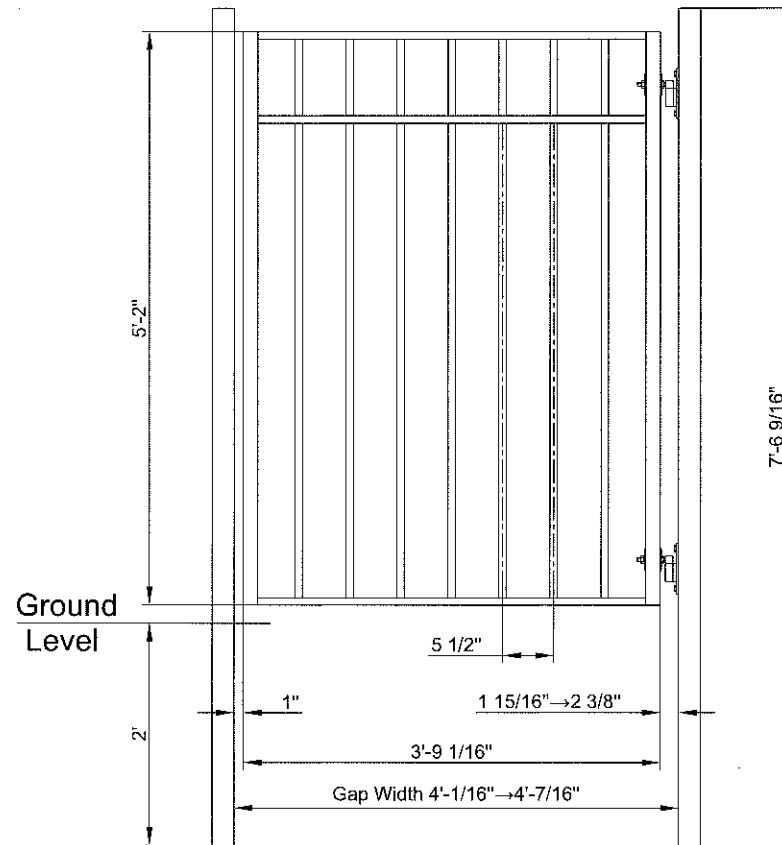

GATES OF DISTINCTION

Title : Garden Gate Style : Archer 4' Gap Width x 5'9" High

SPECIFICATION:

- VERTICAL FRAME : 1 1/2"x1 1/2" SQUARE TUBE
- HORIZONTAL FRAME : 1 1/2"x3/4" RECTANGULAR TUBE
- VERTICAL PICKETS : 3/4"x3/4" SQUARE TUBE
- DOG PICKETS : 1/2"x1/2" SQUARE TUBE
- DECORATION : 3/8"x3/8" SOLID BAR

ACCESSORIES ORDER SEPARATELY IF REQUIRED:

- HINGE POST SET PCE : BALL TOP - 2.5"x2.5"x7'6" Long x 1
- FENCE /LATCH POST SET PCE : BALL TOP - 2.5"x2.5"x7'6" Long x 1

GATES OF DISTINCTION

Title : Garden Gate Style : Corona 4' Gap Width x 5'9" High

SPECIFICATION:

- VERTICAL FRAME : 1 1/2"x1 1/2" SQUARE TUBE
- HORIZONTAL FRAME : 1 1/2"x3/4" RECTANGULAR TUBE
- VERTICAL PICKETS : 3/4"x3/4" SQUARE TUBE

FINISH SPECIFICATION:

- FULLY HOT DIP GALVANIZED ASTM A123/A 123M-08 (80 →120 μm THK)
- POWDER COATING : BLACK / SMOOTH / MATTE 25+-5/RAL 9005 (60 →80 μm THK)

GATES OF DISTINCTION

Title : Garden Gate Style : Leighton 4' Gap Width x 5'2" High

SPECIFICATION:

- VERTICAL FRAME : 1 1/2"x1 1/2" SQUARE TUBE
- HORIZONTAL FRAME : 1 1/2"x3/4" RECTANGULAR TUBE
- VERTICAL PICKETS : 3/4"x3/4" SQUARE TUBE
- DOG PICKETS : 1/2"x1/2" SQUARE TUBE
- DECORATION : 3/8"x3/8" SOLID BAR