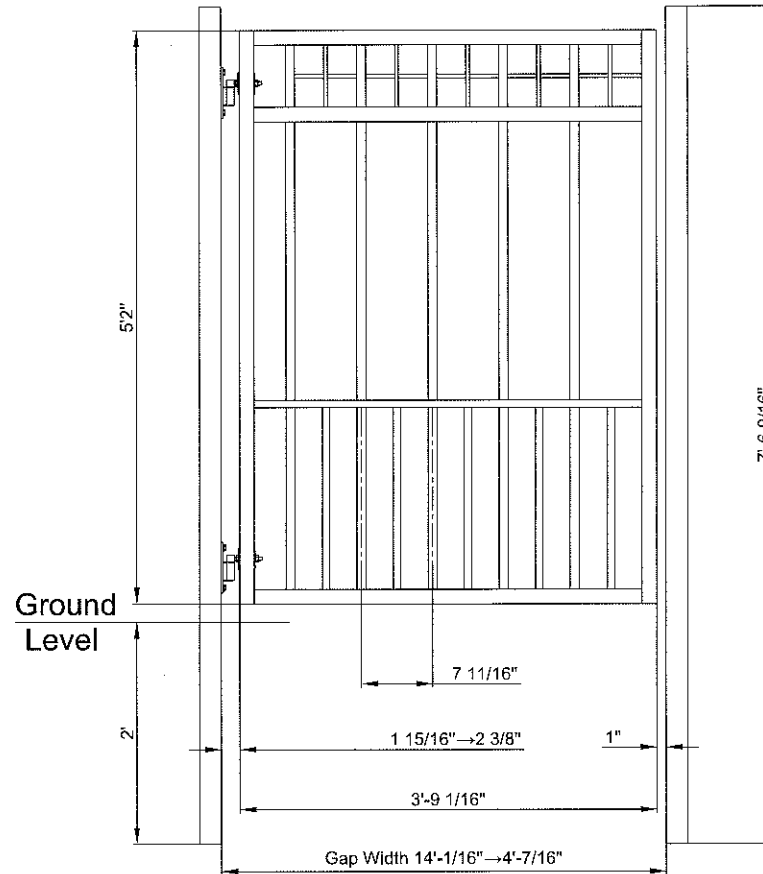

Pedestrian Gate

SPECIFICATION:

- VERTICAL FRAME : 1 1/2"x1 1/2" SQUARE TUBE
- HORIZONTAL FRAME : 1 1/2"x1 1/2" SQUARE TUBE
- 1 1/2"x3/4" RECTANGULAR TUBE
- VERTICAL PICKETS : 1"x1" SQUARE TUBE
- DOG PICKETS : 3/4"x3/4" SQUARE TUBE
- DECORATION : 3/8"x3/8" SOLID BAR

ACCESSORIES ORDER SEPARATELY IF REQUIRED:

- HINGE POST SET PCE : FLAT TOP - 2.5"x2.5"x7'6" Long x 1
- FENCE /LATCH POST SET PCE : FLAT TOP - 2.5"x2.5"x7'6" Long x 1

GATES OF DISTINCTION

Title : Garden Gate Style : Artemis with dog picket 4' Gap Width x 5'2" High

SPECIFICATION:

- VERTICAL FRAME : 1 1/2"x1 1/2" SQUARE TUBE
- HORIZONTAL FRAME : 1 1/2"x3/4" RECTANGULAR TUBE
- VERTICAL PICKETS : 3/4"x3/4" SQUARE TUBE

FINISH SPECIFICATION:

- FULLY HOT DIP GALVANIZED ASTM A123/A 123M-08 (80 →120 μm THK)
- POWDER COATING : BLACK / SMOOTH / MATTE 25+-5/RAL 9005 (60 →80 μm THK)

GATES OF DISTINCTION

Title : Garden Gate Style : Archer 4' Gap Width x 5'9" High

SPECIFICATION:

- VERTICAL FRAME : 1 1/2"x1 1/2" SQUARE TUBE
- HORIZONTAL FRAME : 1 1/2"x3/4" RECTANGULAR TUBE
- VERTICAL PICKETS : 3/4"x3/4" SQUARE TUBE
- DOG PICKETS : 1/2"x1/2" SQUARE TUBE
- DECORATION : 3/8"x3/8" SOLID BAR