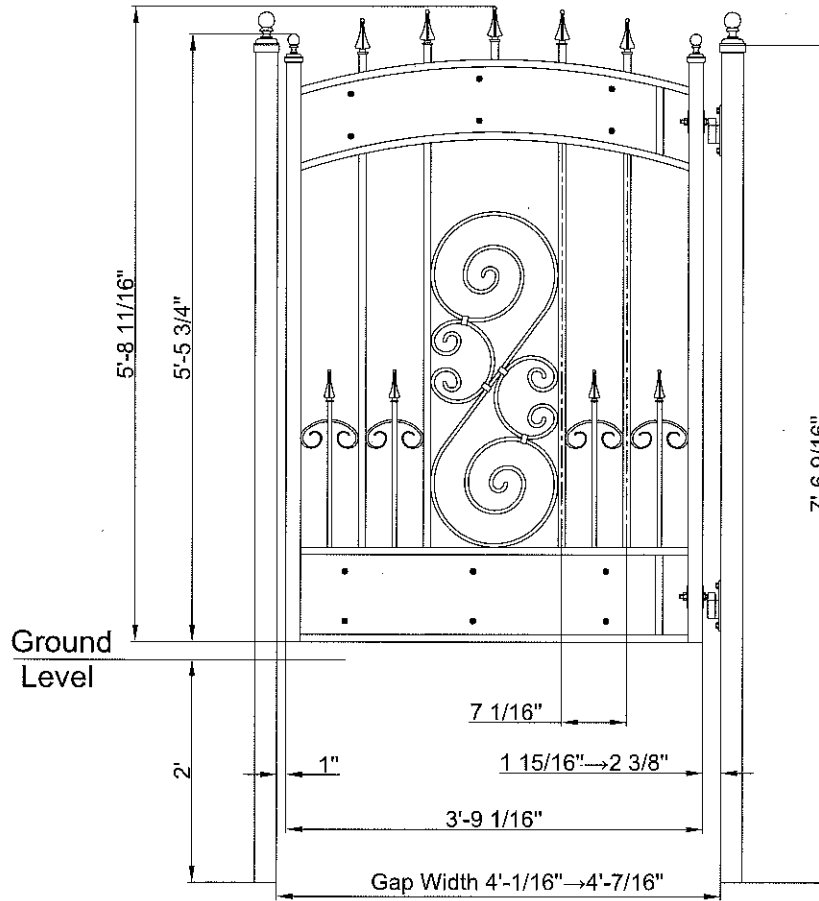

GATES OF DISTINCTION

Title : Garden Gate Style : Leighton 4' Gap Width x 5'2" High

SPECIFICATION:

- VERTICAL FRAME : 1 1/2"x1 1/2" SQUARE TUBE
- HORIZONTAL FRAME : 1 1/2"x3/4" RECTANGULAR TUBE
- VERTICAL PICKETS : 3/4"x3/4" SQUARE TUBE
- DOG PICKETS : 1/2"x1/2" SQUARE TUBE
- DECORATION : 3/8"x3/8" SOLID BAR

ACCESSORIES ORDER SEPARATELY IF REQUIRED:

- HINGE POST SET PCE : BALL TOP - 2.5"x2.5"x7'6" Long x 1
- FENCE /LATCH POST SET PCE : BALL TOP - 2.5"x2.5"x7'6" Long x 1

GATES OF DISTINCTION

Title : Garden Gate Style : Napa 4' Gap Width x 5'6" High

SPECIFICATION:

- VERTICAL FRAME : 1 1/2"x1 1/2" SQUARE TUBE
- HORIZONTAL FRAME : 1 1/2"x3/4" RECTANGULAR TUBE
- VERTICAL PICKETS : 3/4"x3/4" SQUARE TUBE
- DOG PICKETS : 1/2"x1/2" SQUARE TUBE
- DECORATION : 3/8"x3/8" SOLID BAR
0.5"x0.2" FLAT BAR
- PLATES STEEL : 0.078" THICKNESS

ACCESSORIES ORDER SEPARATELY IF REQUIRED:

- HINGE POST SET PCE : BALL TOP - 2.5"x2.5"x7'6" Long x 1
- FENCE /LATCH POST SET PCE : BALL TOP - 2.5"x2.5"x7'6" Long x 1

GATES OF DISTINCTION

Title : Garden Gate Style : Royale 4' Gap Width x 5'9" High