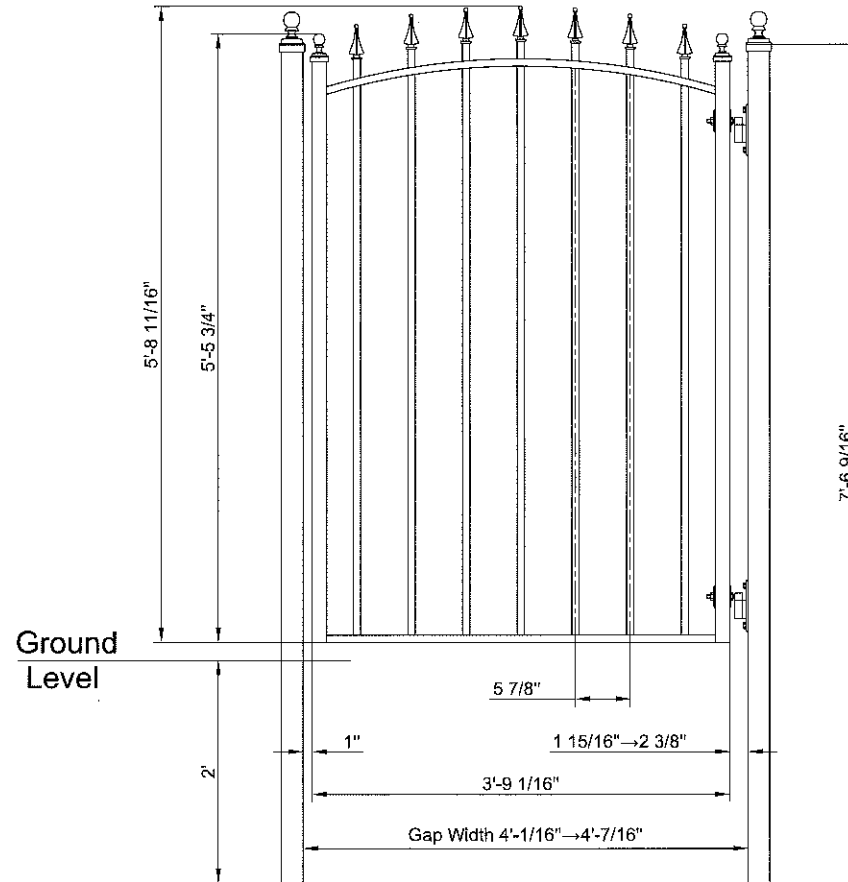

Pedestrian Gate

SPECIFICATION:

- VERTICAL FRAME : 1 1/2"x1 1/2" SQUARE TUBE
- HORIZONTAL FRAME : 1 1/2"x1 1/2" SQUARE TUBE
- 1 1/2"x3/4" RECTANGULAR TUBE
- VERTICAL PICKETS : 1"x1" SQUARE TUBE
- DOG PICKETS : 3/4"x3/4" SQUARE TUBE
- DECORATION : 3/8"x3/8" SOLID BAR

SPECIFICATION:

- VERTICAL FRAME : 1 1/2"x1 1/2" SQUARE TUBE
- HORIZONTAL FRAME : 1 1/2"x3/4" RECTANGULAR TUBE
- VERTICAL PICKETS : 3/4"x3/4" SQUARE TUBE

FINISH SPECIFICATION:

- FULLY HOT DIP GALVANIZED ASTM A123/A 123M-08 (80 →120 μm THK)
- POWDER COATING : BLACK / SMOOTH / MATTE 25+-5/RAL 9005 (60 →80 μm THK)

ACCESSORIES SUPPLIES WITH SET:

- HINGES x 1 PAIR
- LATCH x 1 SET
- BALL TOP / SPEAR HEAD x 1 SET

ACCESSORIES ORDER SEPARATELY IF REQUIRED:

- HINGE POST SET PCE : BALL TOP - 2.5"x2.5"x7'6" Long x 1
- FENCE /LATCH POST SET PCE : BALL TOP - 2.5"x2.5"x7'6" Long x 1

GATES OF DISTINCTION

Title : Garden Gate Style : Archer 4' Gap Width x 5'9" High

SPECIFICATION:

- VERTICAL FRAME : 1 1/2"x1 1/2" SQUARE TUBE
- HORIZONTAL FRAME : 1 1/2"x3/4" RECTANGULAR TUBE
- VERTICAL PICKETS : 3/4"x3/4" SQUARE TUBE
- DOG PICKETS : 1/2"x1/2" SQUARE TUBE
- DECORATION : 3/8"x3/8" SOLID BAR