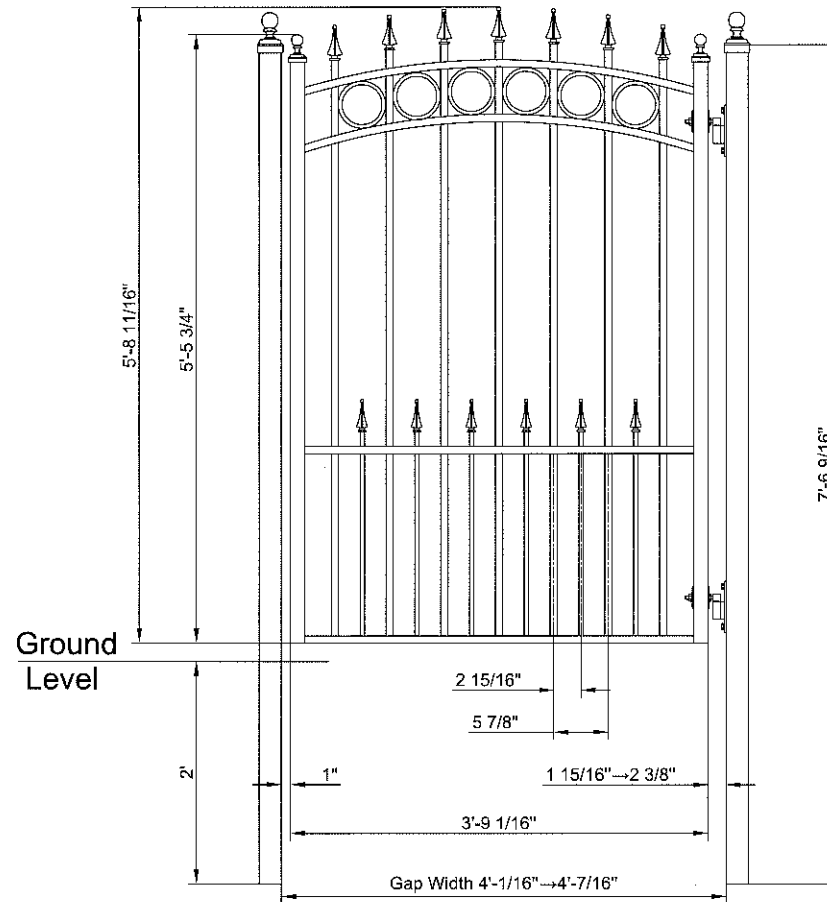

Pedestrian Gate

SPECIFICATION:

- VERTICAL FRAME : 1 1/2"x1 1/2" SQUARE TUBE
- HORIZONTAL FRAME : 1 1/2"x1 1/2" SQUARE TUBE
- 1 1/2"x3/4" RECTANGULAR TUBE
- VERTICAL PICKETS : 1"x1" SQUARE TUBE
- DOG PICKETS : 3/4"x3/4" SQUARE TUBE
- DECORATION : 3/8"x3/8" SOLID BAR

GATES OF DISTINCTION

Title : Garden Gate Style : Archer 4' Gap Width x 5'9" High

SPECIFICATION:

- VERTICAL FRAME : 1 1/2"x1 1/2" SQUARE TUBE
- HORIZONTAL FRAME : 1 1/2"x3/4" RECTANGULAR TUBE
- VERTICAL PICKETS : 3/4"x3/4" SQUARE TUBE
- DOG PICKETS : 1/2"x1/2" SQUARE TUBE
- DECORATION : 3/8"x3/8" SOLID BAR

ACCESSORIES ORDER SEPARATELY IF REQUIRED:

- HINGE POST SET PCE : BALL TOP - 2.5"x2.5"x7'6" Long x 1
- FENCE /LATCH POST SET PCE : BALL TOP - 2.5"x2.5"x7'6" Long x 1

GATES OF DISTINCTION

Title : Garden Gate Style : Corona 4' Gap Width x 5'9" High

GATES OF DISTINCTION

Title : Garden Gate Style : Leighton 4' Gap Width x 5'2" High

SPECIFICATION:

- VERTICAL FRAME : 1 1/2"x1 1/2" SQUARE TUBE
- HORIZONTAL FRAME : 1 1/2"x3/4" RECTANGULAR TUBE
- VERTICAL PICKETS : 3/4"x3/4" SQUARE TUBE
- DOG PICKETS : 1/2"x1/2" SQUARE TUBE
- DECORATION : 3/8"x3/8" SOLID BAR