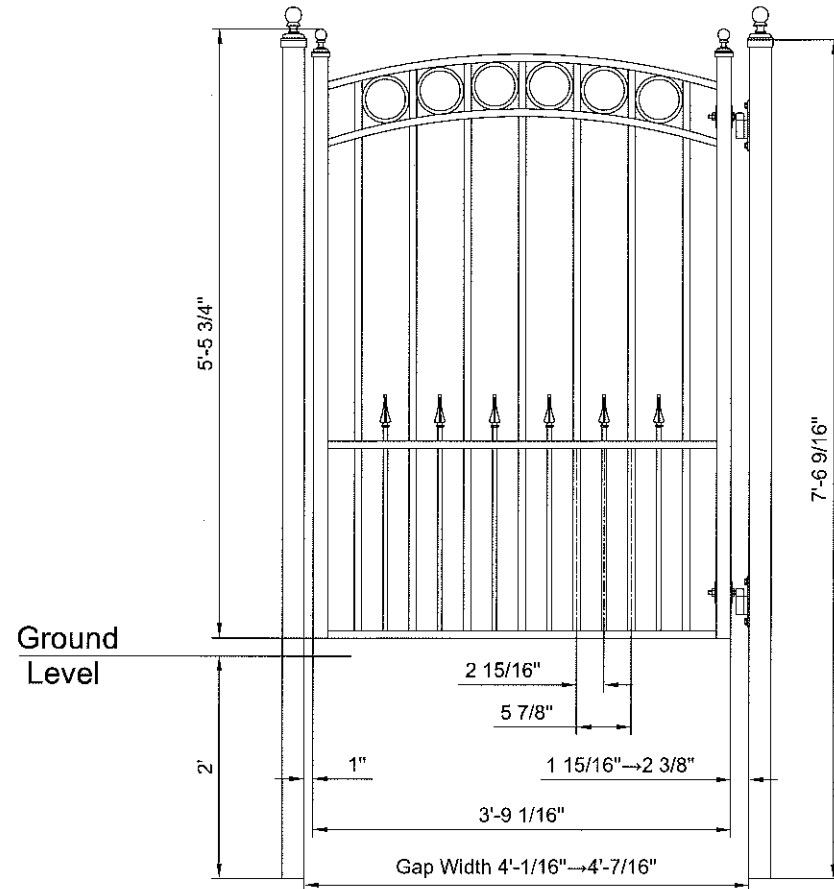

GATES OF DISTINCTION

Title : Garden Gate Style : Archer 4' Gap Width x 5'9" High

SPECIFICATION:

- VERTICAL FRAME : 1 1/2"x1 1/2" SQUARE TUBE
- HORIZONTAL FRAME : 1 1/2"x3/4" RECTANGULAR TUBE
- VERTICAL PICKETS : 3/4"x3/4" SQUARE TUBE
- DOG PICKETS : 1/2"x1/2" SQUARE TUBE
- DECORATION : 3/8"x3/8" SOLID BAR

GATES OF DISTINCTION

Title : Garden Gate Style : Leighton 4' Gap Width x 5'2" High

SPECIFICATION:

- VERTICAL FRAME : 1 1/2"x1 1/2" SQUARE TUBE
- HORIZONTAL FRAME : 1 1/2"x3/4" RECTANGULAR TUBE
- VERTICAL PICKETS : 3/4"x3/4" SQUARE TUBE
- DOG PICKETS : 1/2"x1/2" SQUARE TUBE
- DECORATION : 3/8"x3/8" SOLID BAR

ACCESSORIES ORDER SEPARATELY IF REQUIRED:

- HINGE POST SET PCE : BALL TOP - 2.5"x2.5"x7'6" Long x 1
- FENCE /LATCH POST SET PCE : BALL TOP - 2.5"x2.5"x7'6" Long x 1

GATES OF DISTINCTION

Title : Garden Gate Style : Napa 4' Gap Width x 5'6" High

SPECIFICATION:

- VERTICAL FRAME : 1 1/2"x1 1/2" SQUARE TUBE
- HORIZONTAL FRAME : 1 1/2"x3/4" RECTANGULAR TUBE
- VERTICAL PICKETS : 3/4"x3/4" SQUARE TUBE
- DOG PICKETS : 1/2"x1/2" SQUARE TUBE
- DECORATION : 3/8"x3/8" SOLID BAR
0.5"x0.2" FLAT BAR
- PLATES STEEL : 0.078" THICKNESS