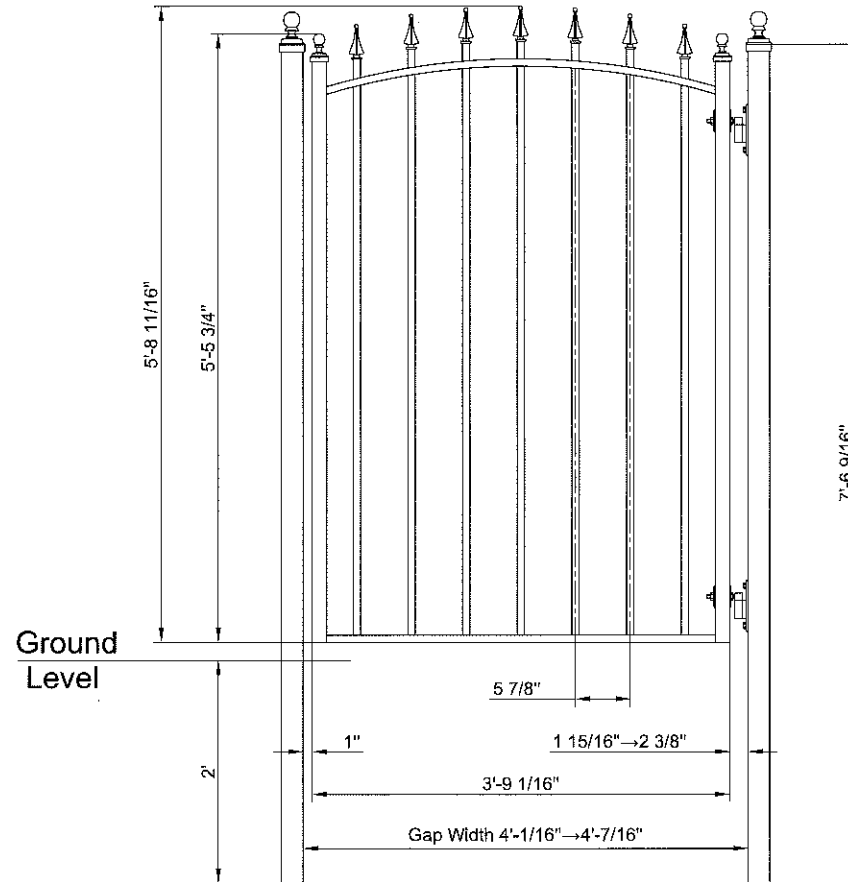

SPECIFICATION:

- VERTICAL FRAME : 1 1/2"x1 1/2" SQUARE TUBE
- HORIZONTAL FRAME : 1 1/2"x3/4" RECTANGULAR TUBE
- VERTICAL PICKETS : 3/4"x3/4" SQUARE TUBE

FINISH SPECIFICATION:

- FULLY HOT DIP GALVANIZED ASTM A123/A 123M-08 (80 →120 μm THK)
- POWDER COATING : BLACK / SMOOTH / MATTE 25+-5/RAL 9005 (60 →80 μm THK)

ACCESSORIES SUPPLIES WITH SET:

- HINGES x 1 PAIR
- LATCH x 1 SET
- BALL TOP / SPEAR HEAD x 1 SET

ACCESSORIES ORDER SEPARATELY IF REQUIRED:

- HINGE POST SET PCE : BALL TOP - 2.5"x2.5"x7'6" Long x 1
- FENCE /LATCH POST SET PCE : BALL TOP - 2.5"x2.5"x7'6" Long x 1

GATES OF DISTINCTION

Title : Garden Gate Style : Archer 4' Gap Width x 5'9" High

SPECIFICATION:

- VERTICAL FRAME : 1 1/2"x1 1/2" SQUARE TUBE
- HORIZONTAL FRAME : 1 1/2"x3/4" RECTANGULAR TUBE
- VERTICAL PICKETS : 3/4"x3/4" SQUARE TUBE
- DOG PICKETS : 1/2"x1/2" SQUARE TUBE
- DECORATION : 3/8"x3/8" SOLID BAR

GATES OF DISTINCTION

Title : Garden Gate Style : Leighton 4' Gap Width x 5'2" High

SPECIFICATION:

- VERTICAL FRAME : 1 1/2"x1 1/2" SQUARE TUBE
- HORIZONTAL FRAME : 1 1/2"x3/4" RECTANGULAR TUBE
- VERTICAL PICKETS : 3/4"x3/4" SQUARE TUBE
- DOG PICKETS : 1/2"x1/2" SQUARE TUBE
- DECORATION : 3/8"x3/8" SOLID BAR