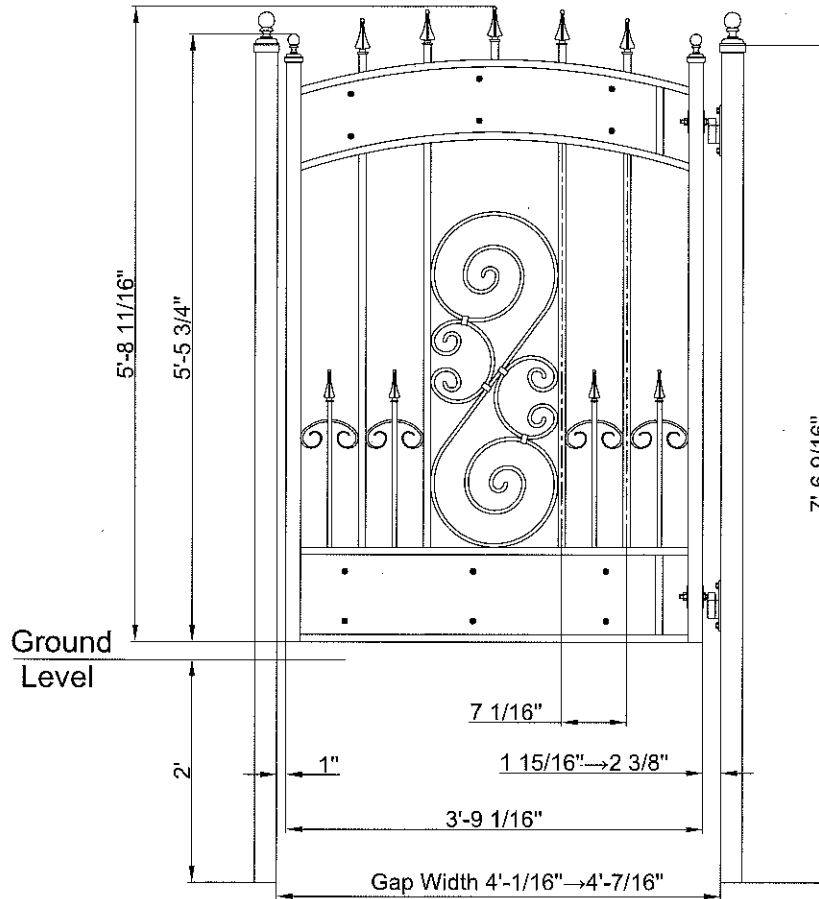

GATES OF DISTINCTION

Title : Garden Gate Style : Leighton 4' Gap Width x 5'2" High

SPECIFICATION:

- VERTICAL FRAME : 1 1/2"x1 1/2" SQUARE TUBE
- HORIZONTAL FRAME : 1 1/2"x3/4" RECTANGULAR TUBE
- VERTICAL PICKETS : 3/4"x3/4" SQUARE TUBE
- DOG PICKETS : 1/2"x1/2" SQUARE TUBE
- DECORATION : 3/8"x3/8" SOLID BAR

ACCESSORIES ORDER SEPARATELY IF REQUIRED:

- HINGE POST SET PCE : BALL TOP - 2.5"x2.5"x7'6" Long x 1
- FENCE /LATCH POST SET PCE : BALL TOP - 2.5"x2.5"x7'6" Long x 1

GATES OF DISTINCTION

Title : Garden Gate Style : Napa 4' Gap Width x 5'6" High

SPECIFICATION:

- VERTICAL FRAME : 1 1/2"x1 1/2" SQUARE TUBE
- HORIZONTAL FRAME : 1 1/2"x3/4" RECTANGULAR TUBE
- VERTICAL PICKETS : 3/4"x3/4" SQUARE TUBE
- DOG PICKETS : 1/2"x1/2" SQUARE TUBE
- DECORATION : 3/8"x3/8" SOLID BAR
0.5"x0.2" FLAT BAR
- PLATES STEEL : 0.078" THICKNESS

ACCESSORIES ORDER SEPARATELY IF REQUIRED:

- HINGE POST SET PCE : BALL TOP - 2.5"x2.5"x7'6" Long x 1
- FENCE /LATCH POST SET PCE : BALL TOP - 2.5"x2.5"x7'6" Long x 1

GATES OF DISTINCTION

Title : Garden Gate Style : Royale 4' Gap Width x 5'9" High