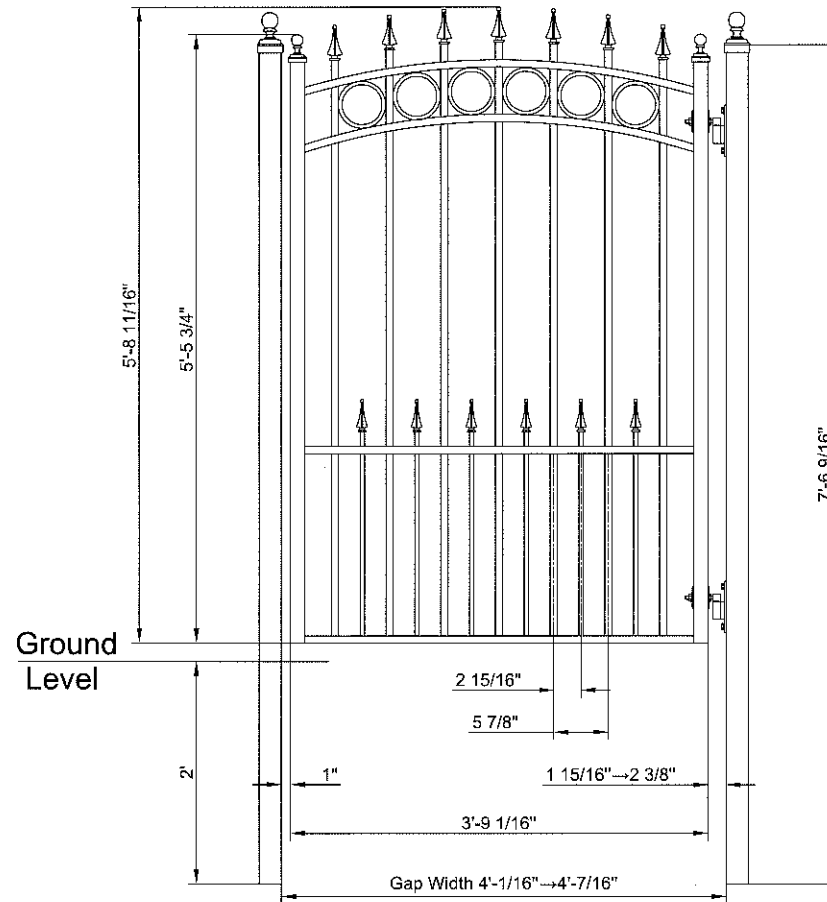

GATES OF DISTINCTION

Title : Garden Gate Style : Archer 4' Gap Width x 5'9" High

SPECIFICATION:

- VERTICAL FRAME : 1 1/2"x1 1/2" SQUARE TUBE
- HORIZONTAL FRAME : 1 1/2"x3/4" RECTANGULAR TUBE
- VERTICAL PICKETS : 3/4"x3/4" SQUARE TUBE
- DOG PICKETS : 1/2"x1/2" SQUARE TUBE
- DECORATION : 3/8"x3/8" SOLID BAR

ACCESSORIES ORDER SEPARATELY IF REQUIRED:

- HINGE POST SET PCE : BALL TOP - 2.5"x2.5"x7'6" Long x 1
- FENCE /LATCH POST SET PCE : BALL TOP - 2.5"x2.5"x7'6" Long x 1

GATES OF DISTINCTION

Title : Garden Gate Style : Corona 4' Gap Width x 5'9" High

SPECIFICATION:

- VERTICAL FRAME : 1 1/2"x1 1/2" SQUARE TUBE
- HORIZONTAL FRAME : 1 1/2"x3/4" RECTANGULAR TUBE
- VERTICAL PICKETS : 3/4"x3/4" SQUARE TUBE

FINISH SPECIFICATION:

- FULLY HOT DIP GALVANIZED ASTM A123/A 123M-08 (80 →120 μm THK)
- POWDER COATING : BLACK / SMOOTH / MATTE 25+-5/RAL 9005 (60 →80 μm THK)

GATES OF DISTINCTION

Title : Garden Gate Style : Leighton 4' Gap Width x 5'2" High

SPECIFICATION:

- VERTICAL FRAME : 1 1/2"x1 1/2" SQUARE TUBE
- HORIZONTAL FRAME : 1 1/2"x3/4" RECTANGULAR TUBE
- VERTICAL PICKETS : 3/4"x3/4" SQUARE TUBE
- DOG PICKETS : 1/2"x1/2" SQUARE TUBE
- DECORATION : 3/8"x3/8" SOLID BAR