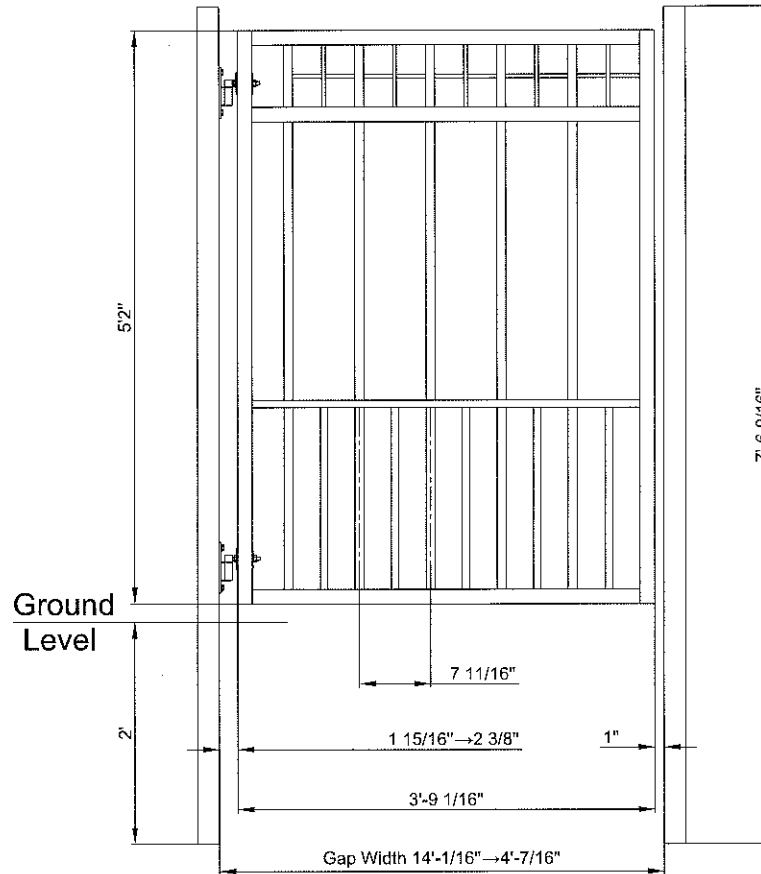

SPECIFICATION:

- VERTICAL FRAME : 1 1/2"x1 1/2" SQUARE TUBE
- HORIZONTAL FRAME : 1 1/2"x1 1/2" SQUARE TUBE
- 1 1/2"x3/4" RECTANGULAR TUBE
- VERTICAL PICKETS : 1"x1" SQUARE TUBE
- DOG PICKETS : 3/4"x3/4" SQUARE TUBE
- DECORATION : 3/8"x3/8" SOLID BAR

ACCESSORIES ORDER SEPARATELY IF REQUIRED:

- HINGE POST SET PCE : FLAT TOP - 2.5"x2.5"x7'6" Long x 1
- FENCE /LATCH POST SET PCE : FLAT TOP - 2.5"x2.5"x7'6" Long x 1

GATES OF DISTINCTION

Title : Garden Gate Style : Artemis with dog picket 4' Gap Width x 5'2" High

SPECIFICATION:

- VERTICAL FRAME : 1 1/2"x1 1/2" SQUARE TUBE
- HORIZONTAL FRAME : 1 1/2"x3/4" RECTANGULAR TUBE
- VERTICAL PICKETS : 3/4"x3/4" SQUARE TUBE

FINISH SPECIFICATION:

- FULLY HOT DIP GALVANIZED ASTM A123/A 123M-08 (80 →120 μm THK)
- POWDER COATING : BLACK / SMOOTH / MATTE 25+-5/RAL 9005 (60 →80 μm THK)

GATES OF DISTINCTION

Title : Garden Gate Style : Archer 4' Gap Width x 5'9" High

SPECIFICATION:

- VERTICAL FRAME : 1 1/2"x1 1/2" SQUARE TUBE
- HORIZONTAL FRAME : 1 1/2"x3/4" RECTANGULAR TUBE
- VERTICAL PICKETS : 3/4"x3/4" SQUARE TUBE
- DOG PICKETS : 1/2"x1/2" SQUARE TUBE
- DECORATION : 3/8"x3/8" SOLID BAR